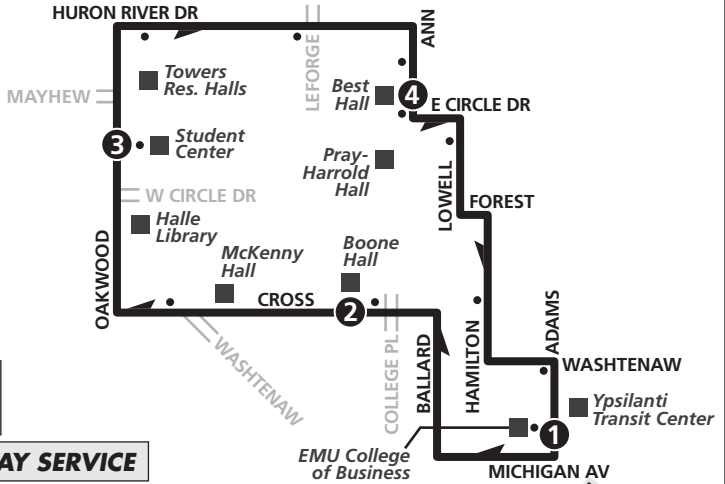

# ROUTE 33 COLLEGE OF BUSINESS SHUTTLE

## ROUTE 33

- BUS STOP  
(note: locations subject to change)
- ➔ DIRECTION ON STREET

FARE FOR ALL RIDERS PAID BY EMU

SERVICE OPERATES SEPTEMBER - APRIL WHEN EMU CLASSES ARE IN SESSION

**NO SATURDAY OR SUNDAY SERVICE**

### MONDAY - FRIDAY

	EMU College of Business	Boone Hall	Student Center	Best Hall	EMU College of Business
	1	2	3	4	1
<b>START</b>					<b>END</b>
<b>A M</b>			7:38	7:44	7:50
7:50		7:54	7:58	8:04	8:10
8:10		8:14	8:18	8:24	8:30
8:30		8:34	8:38	8:44	8:50
8:50		8:54	8:58	9:04	9:10
9:10		9:14	9:18	9:24	9:30
9:30		9:34	9:38	9:44	9:50
9:50		9:54	9:58	10:04	10:10
10:10		10:14	10:18	10:24	10:30
10:30		10:34	10:38	10:44	10:50
10:50		10:54	10:58	11:04	11:10
11:10		11:14	11:18	11:24	11:30
11:30		11:34	11:38	11:44	11:50
11:50		11:54	11:58	12:04	12:10
<b>P M</b>					
12:10		12:14	12:18	12:24	12:30
12:30		12:34	12:38	12:44	12:50
12:50		12:54	12:58	1:04	1:10
1:10		1:14	1:18	1:24	1:30
1:30		1:34	1:38	1:44	1:50
1:50		1:54	1:58	2:04	2:10
2:10		2:14	2:18	2:24	2:30
2:30		2:34	2:38	2:44	2:50
2:50		2:54	2:58	3:04	3:10
3:10		3:14	3:18	3:24	3:30
3:30		3:34	3:38	3:44	3:50
3:50		3:54	3:58	4:04	4:10
4:10		4:14	4:18	4:24	4:30
4:30		4:34	4:38	4:44	4:50
4:50		4:54	4:58	5:04	5:10
5:10		5:14	5:18	5:24	5:30
5:30		5:34	5:38	5:44	5:50
5:50		5:54	5:58	6:04	6:10
6:10		6:14	6:18	6:24	6:30
6:30*		6:34*	6:38*	6:44*	6:50*
6:50*		6:54*	6:58*	7:04*	7:10*
7:10*		7:14*	7:18*	7:24*	7:30*
7:30*		7:34*	7:38*	7:44*	7:50*
7:50*		7:54*	7:58*	8:04*	8:10*
8:10*		8:14*	8:18*	8:24*	8:30*
8:30*		8:34*	8:38*	8:44*	8:50*
8:50*		8:54*	8:58*	9:04*	9:10*
9:10*		9:14*	9:18*	9:24*	9:30*
9:30*		9:34*	9:38*	9:44*	9:50*
9:50*		9:54*	9:58*	—	—

**NO SERVICE DURING EMU SPRING/SUMMER SEMESTERS**

\*Trips operate Monday - Thursday ONLY. No Friday service.