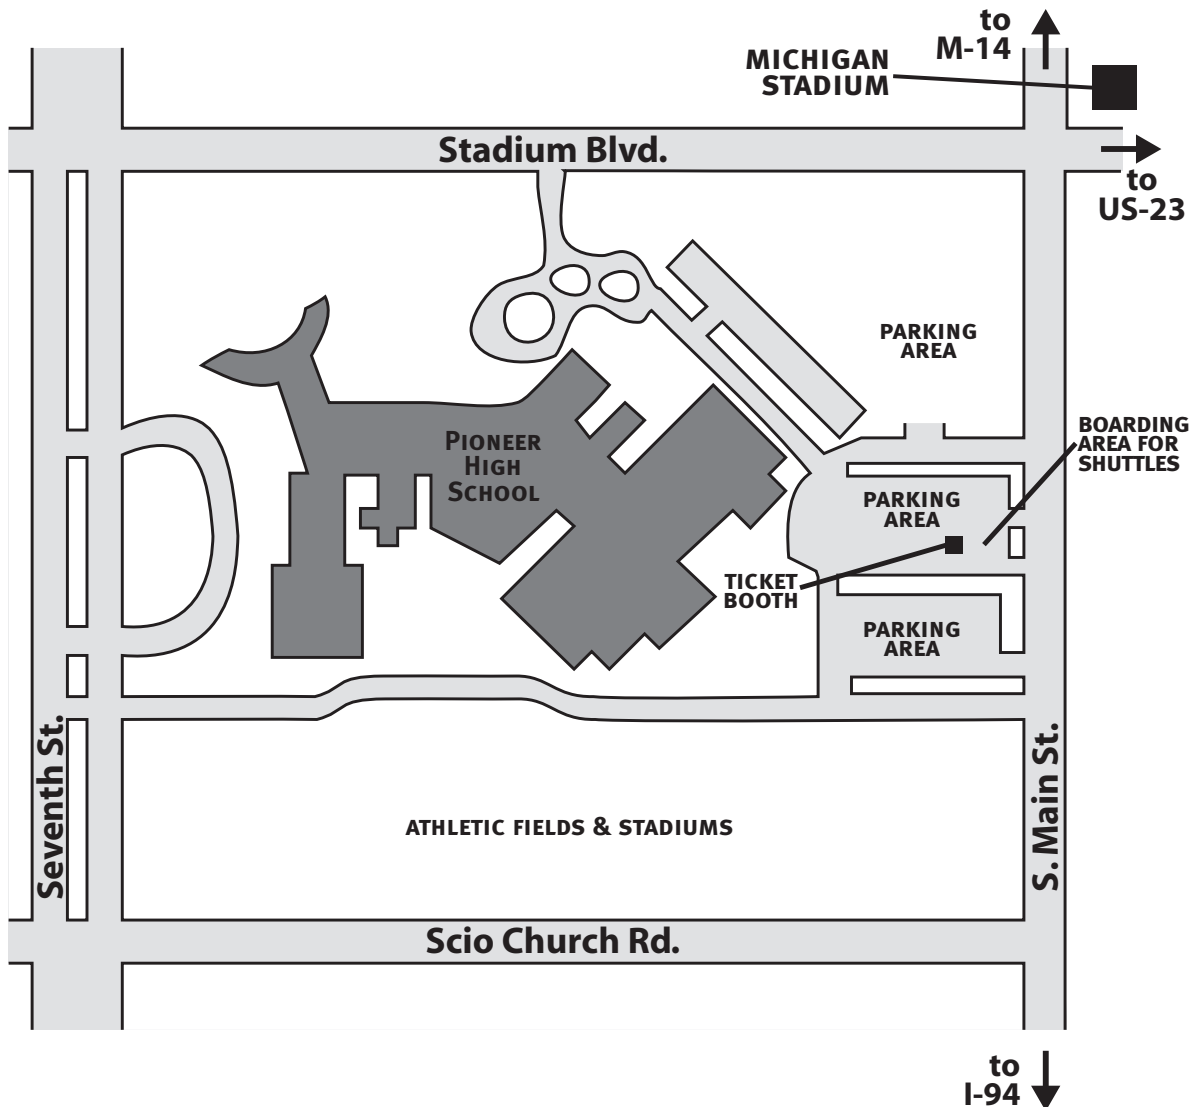

AATA Art Fair Parking & Shuttles at Pioneer High

AATA operates shuttles from Pioneer High School to the Ann Arbor Art Fairs in downtown Ann Arbor. Two shuttles run from Pioneer: one goes to the corner of State Street and South University; the other to Main Street at William.

FARES: \$1.25 for a one-way adult trip. Students (K-12) and Fare Deal card holders ride for 60 cents, and children 5 or younger and Senior and A-Ride card holders ride free.

Shuttles run from 9:00 am - 10:00 pm, Wednesday - Friday, and 9:00 am - 7:00 pm., Saturday.

For further information on the Art Fair shuttles, contact AATA at 734.973.6500 or visit www.TheRide.org.